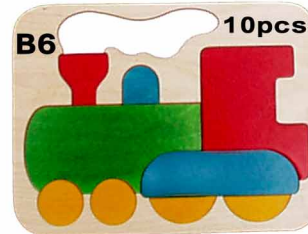

£7.95 + £1.20 p&p

Price : £10.95 + £1.50 p&p

Designs and colours are subject to variation at our discretion.
All products are designed to comply with European Standards

© Linn Jigsaws 1977-2004

Pre-Nursery - 2-3 years

These are lovely starter puzzles with easy to manipulate pieces, and recognisable shapes, that fit easily into the frame.

Price : £9.95
+ £1.50 p&p

Price : £7.95 + £1.50 p&p
(250mm x 180mm)

(300mm x 225mm)