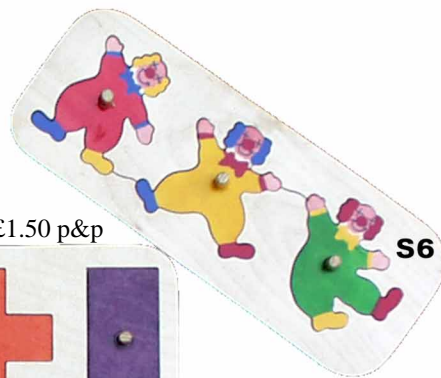

£7.95 + £1.20 p&p