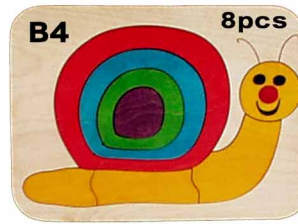

These are lovely starter puzzles with easy to manipulate pieces, and recognisable shapes, that fit easily into the frame.

Price : £9.95
+ £1.50 p&p

Price : £7.95 + £1.50 p&p
(250mm x 180mm)

(300mm x 225mm)