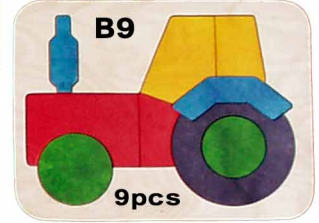

£7.95 + £1.20 p&p

Price : £10.95 + £1.50 p&p

Designs and colours are subject to variation at our discretion.
All products are designed to comply with European Standards

© Linn Jigsaws 1977-2004

Pre-Nursery - 2-3 years

These are lovely starter puzzles with easy to manipulate pieces, and recognisable shapes, that fit easily into the frame.

Price : £9.95
+ £1.50 p&p

Price : £7.95 + £1.50 p&p
(250mm x 180mm)

(300mm x 225mm)