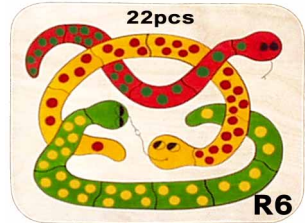

Price : £10.95 + £1.50 p&p (300mm x 225mm)

Price : £7.95 + £1.50 p&p
(250mm x 180mm)

Please make cheques payable to **Linn Jigsaws**

Reception - 4-5 years

Price : £11.95 + £1.50 p&p

This next series are now getting very "tricky"! Incorporating colour matching, sequencing and counting, they are attractive enough to make lovely pictures in a child's bedroom.

Junior - 5 years and over

Price : £12.95 + £1.50 p&p

Another selection of beautiful puzzles but don't be fooled by their apparent simplicity! These will keep many adults busy.

(All except Shapes Board 300mm x 225mm)