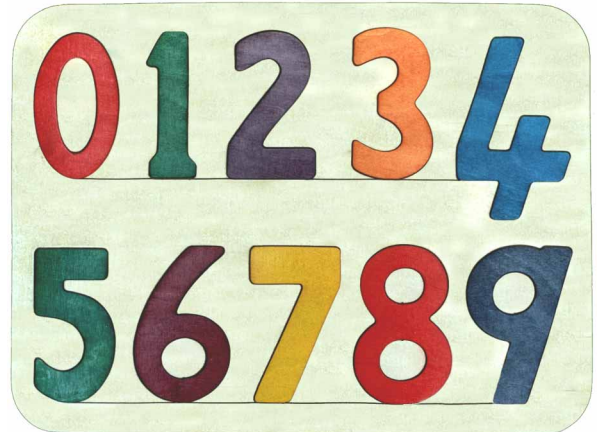

LINN PUZZLES BY POST

Based in the heart of the Cotswolds, LINN has been producing an exciting range of high quality children's jigsaws for over 25 years.

Crafted in sturdy birch-ply from sustained Finnish forests, each puzzle is stained in bright non-toxic colours, and sealed with a tough lacquer, giving a hardwearing finish that will last for years.

Our range has been carefully developed to take children from the beginnings of shape recognition, through the exuberant years of nursery, and on into school - developing new skills, and providing new challenges on the way.

Price : £26 + £4 p&p (400mm x 400mm)

Even when those annoying pieces get mislaid our replacement piece service means there's no need to discard your jigsaw.

ADVICE TO PARENTS AND CARERS - Wood is a natural material that can be cut into by sharp young teeth, and slight leakage of dye can occur if pieces are sucked for long periods. You should not leave young children alone with any wooden toy.

Price : £14.95 + £3.50 p&p (400mm x 300mm)

Your Child's Name Jigsaw

A wonderful way to help your child recognise and eventually learn to write their name. Each letter can be removed separately and used as a template to trace around. Please allow 28 days for delivery.

Price : Up to 5 letters £7.50 + £1.50 p&p. Each additional letter £1.00
Please make cheques payable to **Linn Jigsaws**