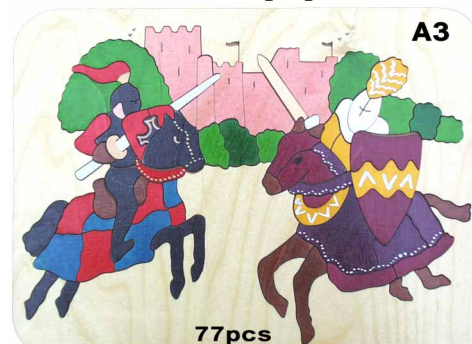

Price : £26 + £3.50 p&p