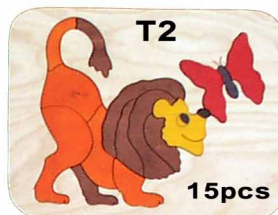

These are lovely starter puzzles with easy to manipulate pieces, and recognisable shapes, that fit easily into the frame.

Price : £9.95
+ £1.50 p&p

Price : £7.95 + £1.50 p&p
(250mm x 180mm)

(300mm x 225mm)

Please make cheques payable to **Linn Jigsaws**

Nursery - 3-4 years

In this series the number of pieces is increased, shapes become more complex, and block colour is used to make the finding of pieces more difficult.

Price : £10.95 + £1.50 p&p (300mm x 225mm)

Price : £7.95 + £1.50 p&p
(250mm x 180mm)

Please make cheques payable to **Linn Jigsaws**

Reception - 4-5 years

Price : £11.95 + £1.50 p&p

This next series are now getting very "tricky"! Incorporating colour matching, sequencing and counting, they are attractive enough to make lovely pictures in a child's bedroom.