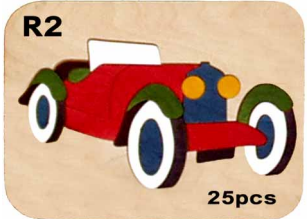

Price : £10.95 + £1.50 p&p (300mm x 225mm)

Price : £7.95 + £1.50 p&p
(250mm x 180mm)

Please make cheques payable to **Linn Jigsaws**

Reception - 4-5 years

Price : £11.95 + £1.50 p&p

This next series are now getting very "tricky"! Incorporating colour matching, sequencing and counting, they are attractive enough to make lovely pictures in a child's bedroom.

Junior - 5 years and over

Price : £12.95 + £1.50 p&p

Another selection of beautiful puzzles but don't be fooled by their apparent simplicity! These will keep many adults busy.

(All except Shapes Board 300mm x 225mm)