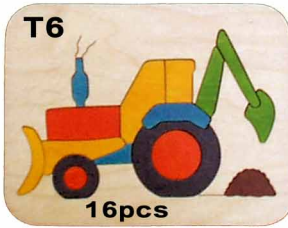

Please make cheques payable to **Linn Jigsaws**