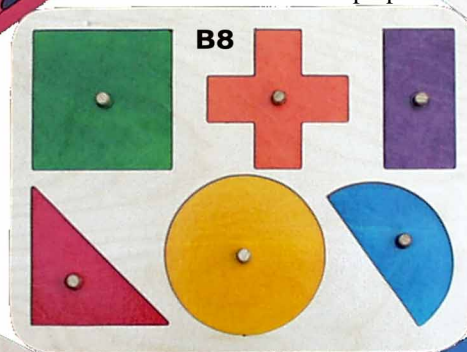

Price : £10.95 + £1.50 p&p