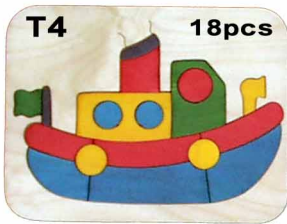

Please make cheques payable to **Linn Jigsaws**